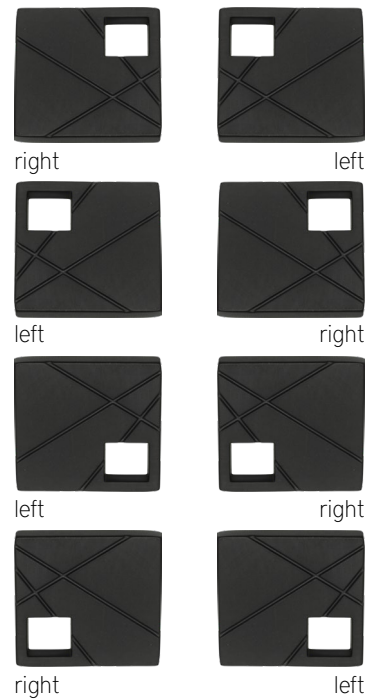

## **POLISHED CHROME PULLS**

Photo courtesy of GH Wood Design  
and Pasadena Showcase House 2015

*For the Pasadena Showcase House 2015, GHT Wood Design used the Modernist pulls to unite the carriage house kitchen and dining room designs.*

Why color inside the lines? Try rotating to find an unexpected angle!

BRUSHED NICKEL PULLS

**POLISHED CHROME PULLS**  
 Photo courtesy of GH Wood Design  
 and Pasadena Showcase House 2015

1 1/2" left  
 square knob  
 Matte Black