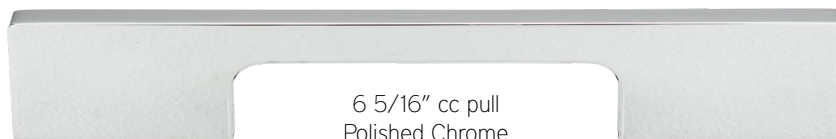

# Arches

*perfectly arched*

12 5/8" cc pull  
Matte Chrome

8 13/16" cc pull  
Polished Chrome

7 9/16" cc pull  
Matte Chrome

6 5/16" cc pull  
Polished Chrome