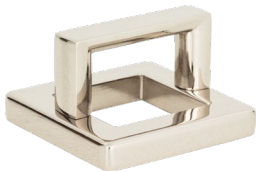

## Backplate & pull sets sold together

1 7/16" round backplate and pull  
Brushed Nickel

1 13/16" round backplate and pull  
Polished Chrome

2 1/2" round backplate and pull  
French Gold

3" round backplate and pull  
Polished Nickel