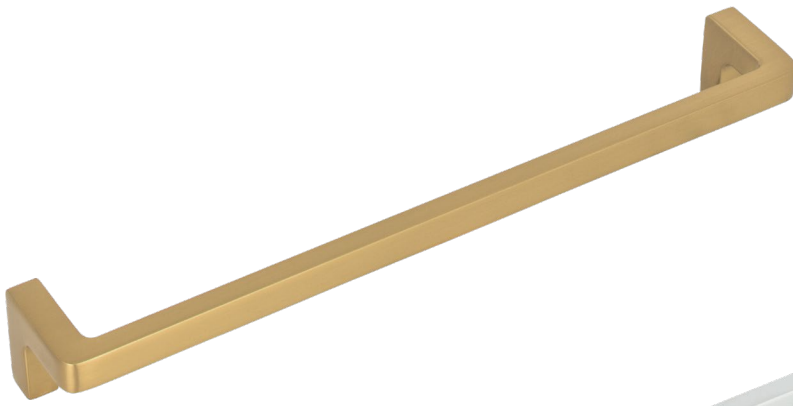

# Logan

*classic made modern*

Soften the edges with a classic idea made modern. Reminiscent of shapes found in 1950's homewares, the Logan collection features simple squared edges and a modest profile.

7 9/16" cc pull  
Warm Brass