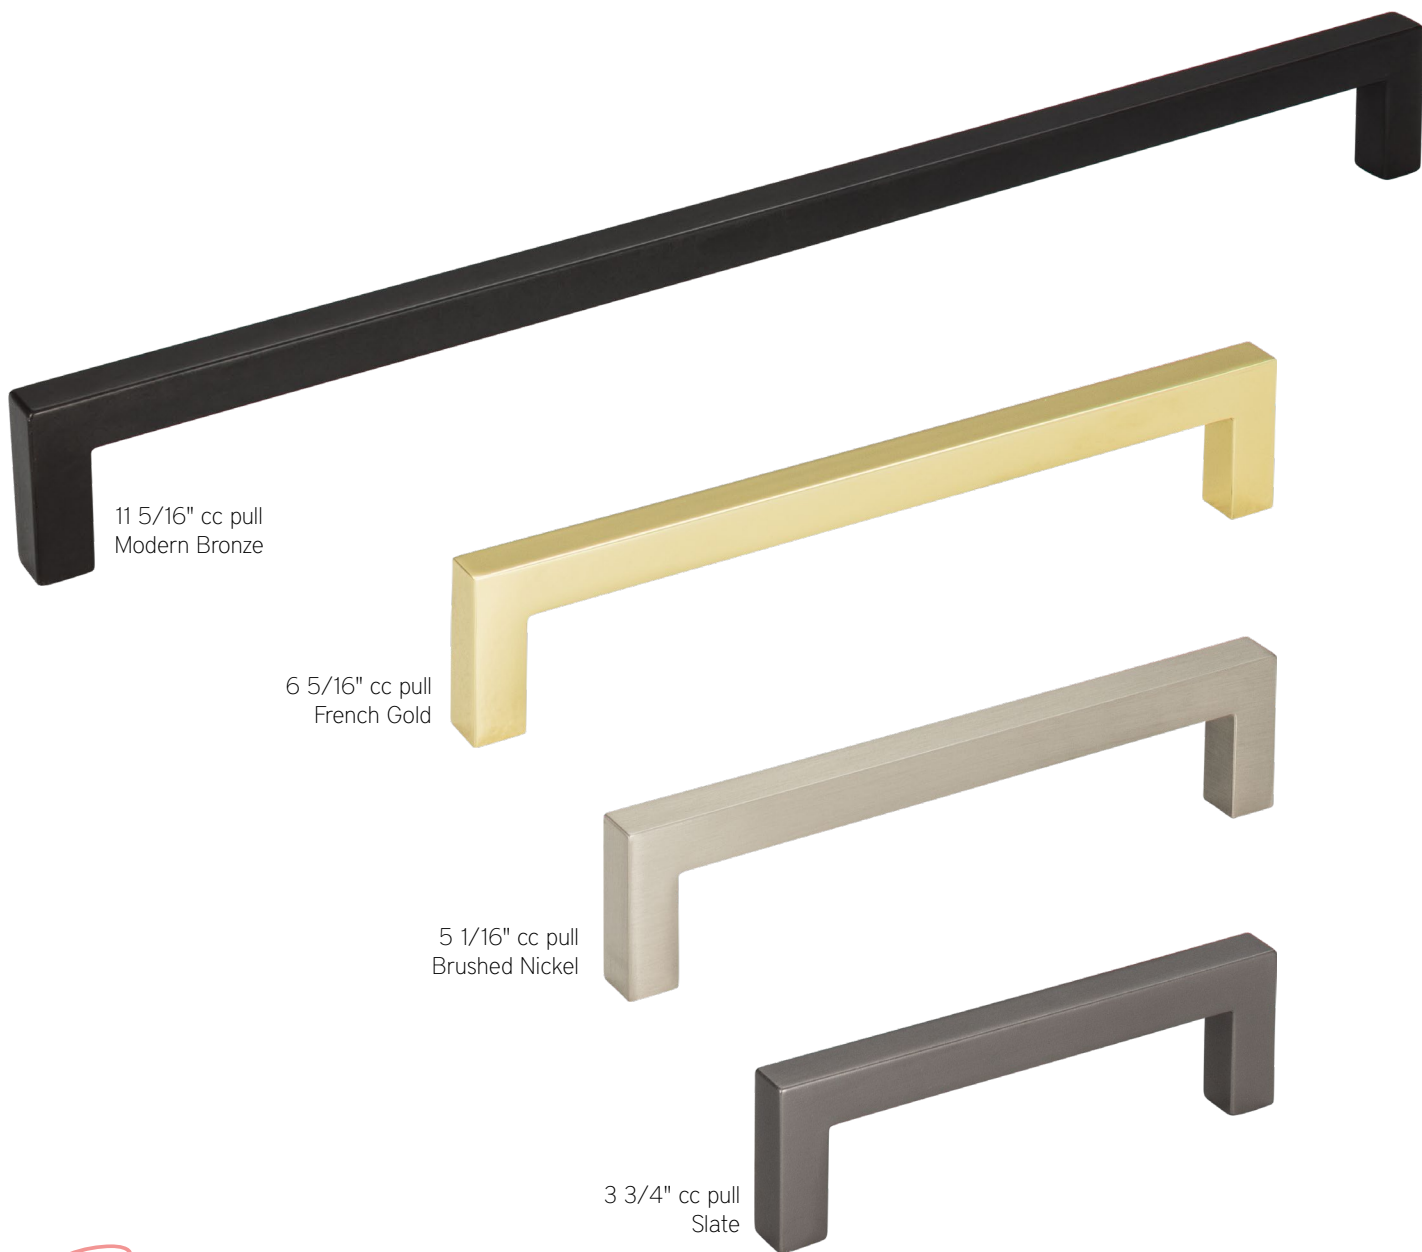

**MODERN BRONZE PULLS**

Photos courtesy of  
Alturas Homes, Eagle, ID

Ever since we used them in this home we've upped our selection on the "it" pull... people just can't get enough of its styling and variation of finishes and sizes!

**Lauren Smyth**, designer  
Alturas Homes

**FRENCH GOLD PULLS**  
Photo courtesy of European Artstone,  
North Hollywood, CA

*Which is your favorite?*

*Sizes*

	BN	CH	FG	MB	PN	SL	UB	WG
3 3/4" cc pull	A873-BN	A873-CH	A873-FG	A873-MB	A873-PN	A873-SL	A873-UB	A873-WG
5 1/16" cc pull	A874-BN	A874-CH	A874-FG	A874-MB	A874-PN	A874-SL	A874-UB	A874-WG
6 5/16" cc pull	A875-BN	A875-CH	A875-FG	A875-MB	A875-PN	A875-SL	A875-UB	A875-WG
11 5/16" cc pull	A876-BN	A876-CH	A876-FG	A876-MB	A876-PN	A876-SL	A876-UB	A876-WG