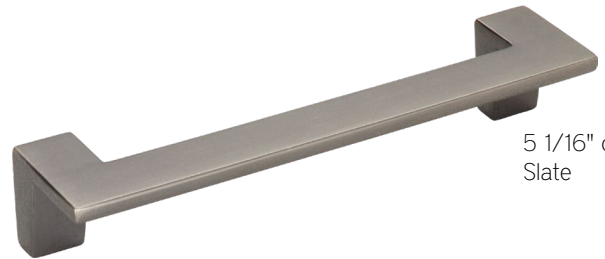

5 1/16" cc pull  
Slate

*Sizes*

	BL	BN	CH	CM	FG	MB	SL	WG
1 1/4" cc knob	A845-BL	A845-BN	A845-CH	A845-CM	A845-FG	A845-MB	A845-SL	A845-WG
2 1/2" cc pull	A846-BL	A846-BN	A846-CH	A846-CM	A846-FG	A846-MB	A846-SL	A846-WG
5 1/16" cc pull	A847-BL	A847-BN	A847-CH	A847-CM	A847-FG	A847-MB	A847-SL	A847-WG