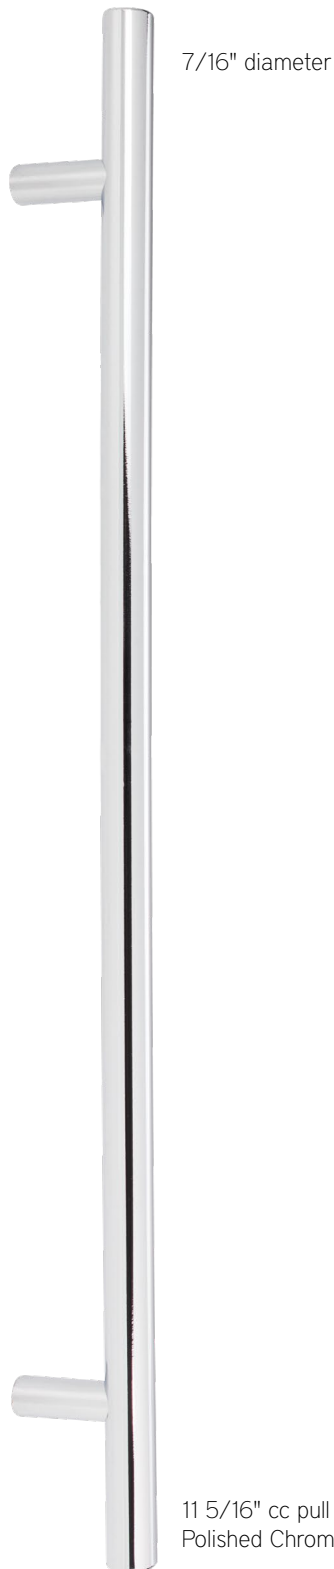

Sizes

	BS	CH	O	PS	SS	WG
3" cc pull	A837-BS	A837-CH	A837-O	A837-PS	A837-SS	A837-WG
6 5/16" cc pull	A838-BS	A838-CH	A838-O	A838-PS	A838-SS	A838-WG
11 5/16" cc pull	A839-BS	A839-CH	A839-O	A839-PS	A839-SS	A839-WG
17" cc appliance pull	-	AP06-CH	AP06-O	-	AP06-SS	-

Finishes

BS
BRUSHED
STAINLESS STEEL

CH
POLISHED
CHROME

O
AGED
BRONZE

PS
POLISHED
STAINLESS STEEL

SS
STAINLESS
STEEL

WG
WHITE
GLOSS

Longer length not shown