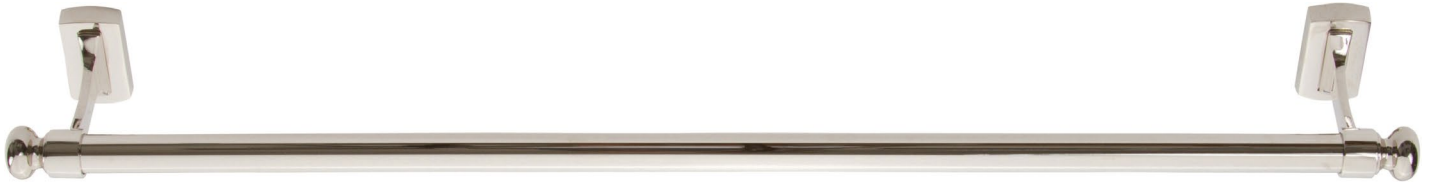

Hook  
French Gold

12" Towel Bar  
Polished Nickel

Tissue Hook  
Polished Chrome

*Sizes*

	BRN	CH	FG	PN
Hook	GRASH-BRN	GRASH-CH	GRASH-FG	GRASH-PN
Tissue Hook	GRATP-BRN	GRATP-CH	GRATP-FG	GRATP-PN
12" Towel Bar	GRATR300-BRN	GRATR300-CH	GRATR300-FG	GRATR300-PN
18" Towel Bar	GRATB450-BRN	GRATB450-CH	GRATB450-FG	GRATB450-PN
24" Towel Bar	GRATB600-BRN	GRATB600-CH	GRATB600-FG	GRATB600-PN
24" Double Towel Bar	GRADTB600-BRN	GRADTB600-CH	GRADTB600-FG	GRADTB600-PN

*Finishes*

**BRN**  
BRUSHED  
NICKEL

**CH**  
POLISHED  
CHROME

**PN**  
POLISHED  
NICKEL

24" Glass Shelf  
Polished Chrome

24" Towel Bar  
Polished Nickel

18" Towel Bar  
Brushed Nickel

Double Hook  
Brushed Nickel

Tissue Hook  
Polished Chrome

Towel Ring  
Polished Nickel

*Sizes*

	BRN	CH	PN
Double Hook	LGH-BRN	LGH-CH	LGH-PN
Tissue Hook	LGTP-BRN	LGTP-CH	LGTP-PN
Towel Ring	LGTR-BRN	LGTR-CH	LGTR-PN
18" Towel Bar	LGTB18-BRN	LGTB18-CH	LGTB18-PN
24" Towel Bar	LGTB24-BRN	LGTB24-CH	LGTB24-PN
24" Glass Shelf	LGSF-BRN	LGSF-CH	LGSF-PN