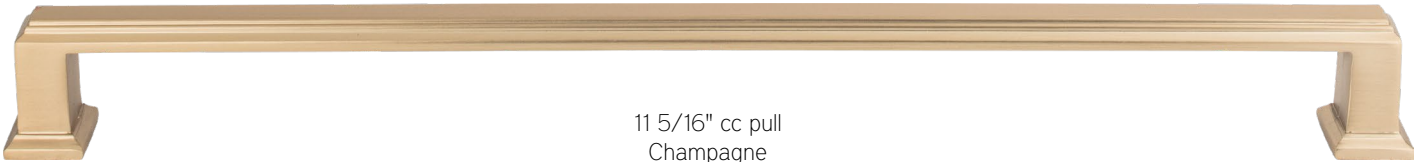

11 5/16" cc pull
Champagne

Sizes

	BRN	CH	CM	FG	MB	PN	SL	VB
1 1/4" square knob	289-BRN	289-CH	289-CM	289-FG	289-MB	289-PN	289-SL	289-VB
1 7/16" rectangle knob	290-BRN	290-CH	290-CM	290-FG	290-MB	290-PN	290-SL	290-VB
3" cc pull	291-BRN	291-CH	291-CM	291-FG	291-MB	291-PN	291-SL	291-VB
3" cc cup pull	339-BRN	339-CH	339-CM	339-FG	339-MB	339-PN	339-SL	339-VB
5 1/16" cc pull	292-BRN	292-CH	292-CM	292-FG	292-MB	292-PN	292-SL	292-VB
7 9/16" cc pull	293-BRN	293-CH	293-CM	293-FG	293-MB	293-PN	293-SL	293-VB
11 5/16" cc pull	337-BRN	337-CH	337-CM	337-FG	337-MB	337-PN	337-SL	337-VB
18" cc appliance pull	AP10-BRN	AP10-CH	AP10-CM	AP10-FG	AP10-MB	AP10-PN	AP10-SL	AP10-VB

Longer lengths not shown