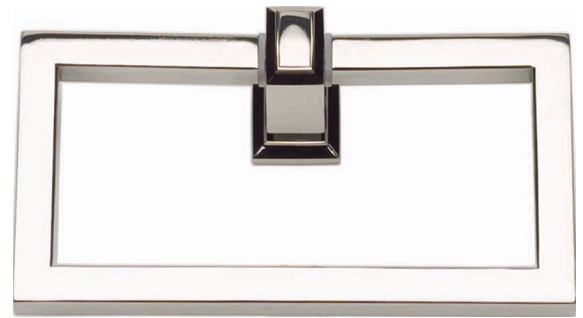

*Finishes*

**BRN**  
BRUSHED  
NICKEL

**CH**  
POLISHED  
CHROME

**PN**  
POLISHED  
NICKEL

**VB**  
VENETIAN  
BRONZE

24" Glass Shelf  
Brushed Nickel

24" Towel Bar  
Venetian Bronze

18" Towel Bar  
Polished Chrome

Tissue Hook  
Venetian Bronze

Towel Ring  
Polished Nickel

Double Hook  
Polished Chrome

See coordinating  
knobs & pulls on  
page 138-141

*Sizes*

	BRN	CH	PN	VB
Double Hook	SUTTH-BRN	SUTTH-CH	SUTTH-PN	SUTTH-VB
Tissue Hook	SUTTP-BRN	SUTTP-CH	SUTTP-PN	SUTTP-VB
Towel Ring	SUTTR-BRN	SUTTR-CH	SUTTR-PN	SUTTR-VB
18" Towel Bar	SUTTB18-BRN	SUTTB18-CH	SUTTB18-PN	SUTTB18-VB
24" Towel Bar	SUTTB24-BRN	SUTTB24-CH	SUTTB24-PN	SUTTB24-VB
24" Glass Shelf	SUTSF-BRN	SUTSF-CH	SUTSF-PN	SUTSF-VB