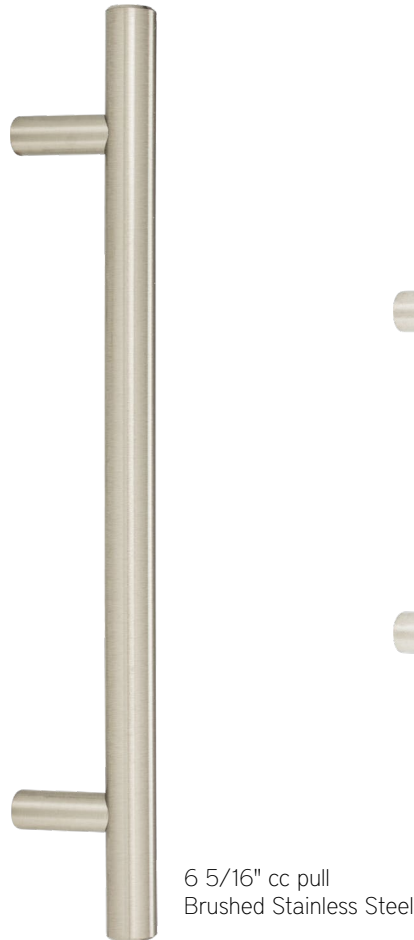

# Linea Rail

9/16" diameter

9 1/16" cc pull  
Aged Bronze

6 5/16" cc pull  
Brushed Nickel

3" cc pull  
Polished Chrome

**POLISHED CHROME PULLS**  
Photo courtesy of European Artstone

## Sizes

	BN	CH	O
3" cc pull	A822-BN	A822-CH	A822-O
6 5/16" cc pull	A820-BN	A820-CH	A820-O
9 1/16" cc pull	A821-BN	A821-CH	A821-O

## Finishes

<b>BN</b> BRUSHED NICKEL	<b>CH</b> POLISHED CHROME	<b>O</b> AGED BRONZE
--------------------------------	---------------------------------	----------------------------

*Sizes*

	BS	CH	O	PS	SS	WG
3" cc pull	A837-BS	A837-CH	A837-O	A837-PS	A837-SS	A837-WG
6 5/16" cc pull	A838-BS	A838-CH	A838-O	A838-PS	A838-SS	A838-WG
11 5/16" cc pull	A839-BS	A839-CH	A839-O	A839-PS	A839-SS	A839-WG
17" cc appliance pull	-	AP06-CH	AP06-O	-	AP06-SS	-