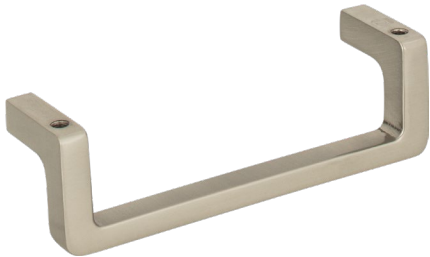

Sizes

	BL	BRN	CH	WB
3 3/4" cc pull	A401-BL	A401-BRN	A401-CH	A401-WB
5 1/16" cc pull	A402-BL	A402-BRN	A402-CH	A402-WB
6 5/16" cc pull	A403-BL	A403-BRN	A403-CH	A403-WB
7 9/16" cc pull	A404-BL	A404-BRN	A404-CH	A404-WB

Mount pairs facing in or out

Finishes

BL
MATTE
BLACK

BRN
BRUSHED
NICKEL

CH
POLISHED
CHROME

WB
WARM
BRASS