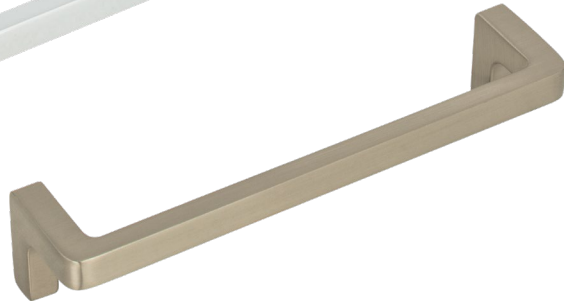

5 1/16" cc pull
Brushed Nickel