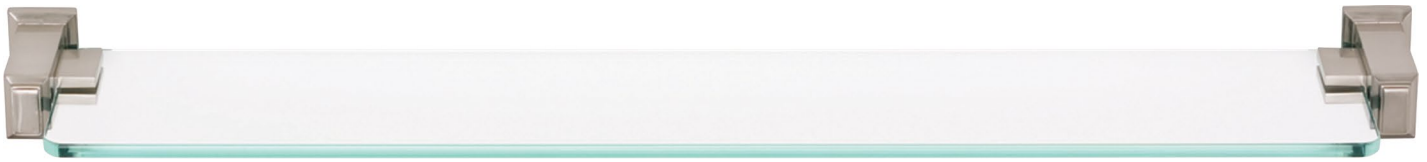

*Finishes*

**BRN**  
BRUSHED  
NICKEL

**CH**  
POLISHED  
CHROME

**PN**  
POLISHED  
NICKEL

**VB**  
VENETIAN  
BRONZE

24" Glass Shelf  
Brushed Nickel

24" Towel Bar  
Venetian Bronze

18" Towel Bar  
Polished Chrome

Tissue Hook  
Venetian Bronze

Towel Ring  
Polished Nickel

Double Hook  
Polished Chrome

See coordinating  
knobs & pulls on  
page 138-141

*Sizes*

	BRN	CH	PN	VB
Double Hook	SUTTH-BRN	SUTTH-CH	SUTTH-PN	SUTTH-VB
Tissue Hook	SUTTP-BRN	SUTTP-CH	SUTTP-PN	SUTTP-VB
Towel Ring	SUTTR-BRN	SUTTR-CH	SUTTR-PN	SUTTR-VB
18" Towel Bar	SUTTB18-BRN	SUTTB18-CH	SUTTB18-PN	SUTTB18-VB
24" Towel Bar	SUTTB24-BRN	SUTTB24-CH	SUTTB24-PN	SUTTB24-VB
24" Glass Shelf	SUTSF-BRN	SUTSF-CH	SUTSF-PN	SUTSF-VB