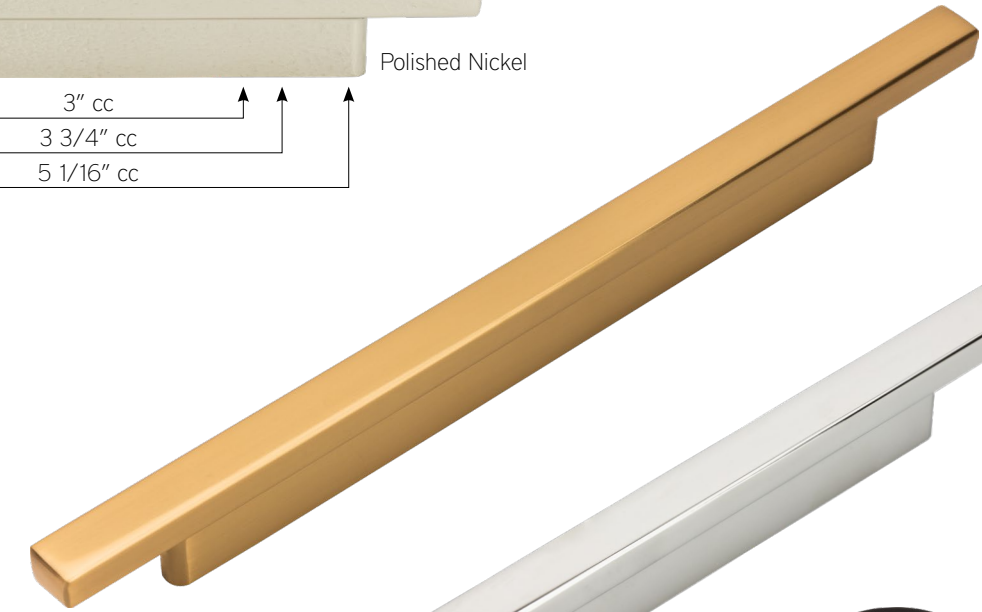

# Tom Tom

*urban & eclectic*

Tom Tom has the beat down with a knob that's way cool to grasp and a pull with multiple center-to-center options, creating a range of installation opportunities.

WARM BRASS PULLS