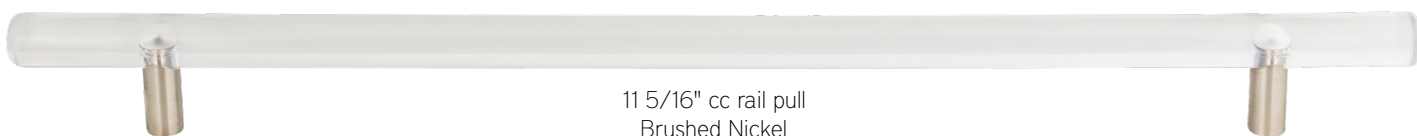

1 1/4" square knob  
Brushed Nickel

1 3/16" round knob  
Polished Chrome

1 1/2" oval knob  
Polished Chrome

3" cc rail pull  
Brushed Nickel

5 1/16" cc rail pull  
Polished Chrome

11 5/16" cc rail pull  
Brushed Nickel