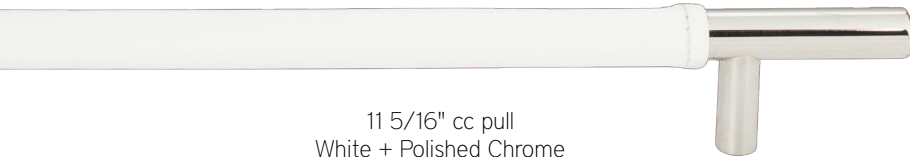

11 5/16" cc pull
White + Polished Chrome