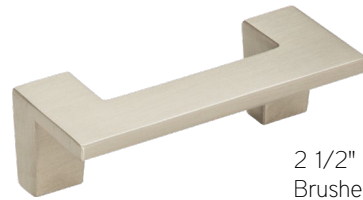

2 1/2" cc pull
Brushed Nickel