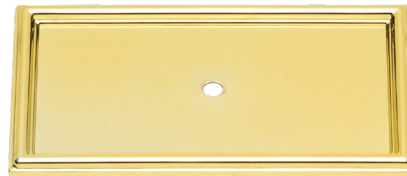

3 11/16" L-bracket backplate for knob  
Brushed Nickel

3 11/16" rope backplate for knob  
Polished Brass