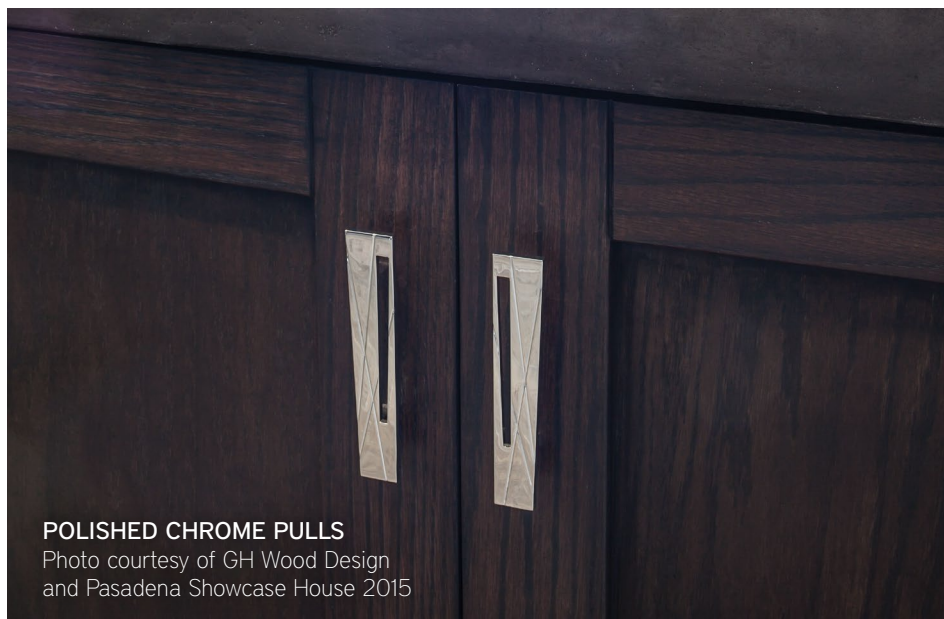

## **POLISHED CHROME PULLS**

Photo courtesy of GH Wood Design  
and Pasadena Showcase House 2015

*For the Pasadena Showcase House 2015, GHT Wood Design used the Modernist pulls to unite the carriage house kitchen and dining room designs.*

Why color inside the lines? Try rotating to find an unexpected angle!

BRUSHED NICKEL PULLS

**POLISHED CHROME PULLS**  
 Photo courtesy of GH Wood Design  
 and Pasadena Showcase House 2015

1 1/2" left  
 square knob  
 Matte Black