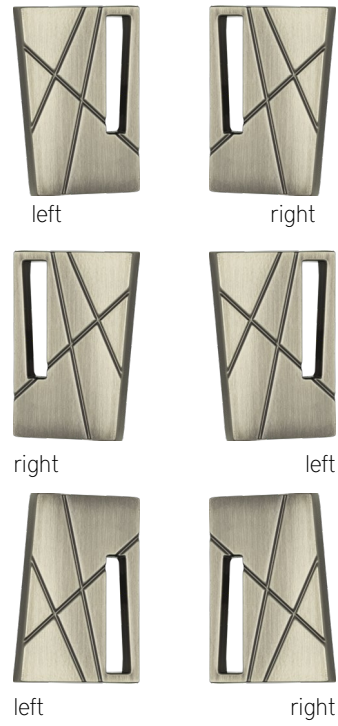

## **POLISHED CHROME PULLS**

Photo courtesy of GH Wood Design  
and Pasadena Showcase House 2015

*For the Pasadena Showcase House 2015, GHT Wood Design used the Modernist pulls to unite the carriage house kitchen and dining room designs.*

Why color inside the lines? Try rotating to find an unexpected angle!

BRUSHED NICKEL PULLS

**POLISHED CHROME PULLS**  
 Photo courtesy of GH Wood Design  
 and Pasadena Showcase House 2015

1 1/2" left  
 square knob  
 Matte Black