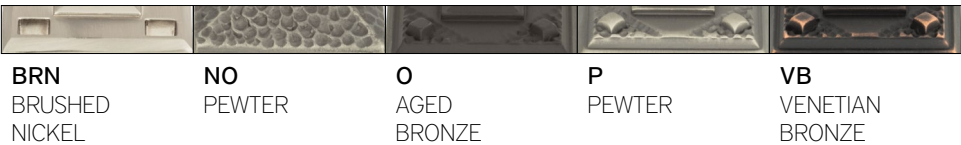

**AGED BRONZE KNOB & PULL**

Photo courtesy of European Artstone,  
North Hollywood, CA

American Arts & Crafts

4" cc pull  
Pewter

1 1/4" knob  
Venetian Bronze

1 1/4" knob  
Aged Bronze

*Sizes*

	NO	O	P	VB
1 1/4" knob	2237-NO	2237-O	-	2237-VB
1 1/4" knob	-	257-O	257-P	257-VB
4" cc pull	-	259-O	259-P	259-VB
15" cc pull	-	AP03-O	AP03-P	AP03-VB

Longer length not shown

Modern Craftsman

5 1/2" cc pull  
Venetian Bronze

3" cc pull  
Brushed Nickel

1 5/16" square knob  
Aged Bronze

*Sizes*

	BRN	O	VB
1 5/16" square knob	4007-BRN	4007-O	4007-VB
3" cc pull	250-BRN	250-O	250-VB
5 1/2" cc pull	215-BRN	215-O	215-VB

*Finishes*

**BRN**  
BRUSHED  
NICKEL

**NO**  
PEWTER

**O**  
AGED  
BRONZE

**P**  
PEWTER

**VB**  
VENETIAN  
BRONZE