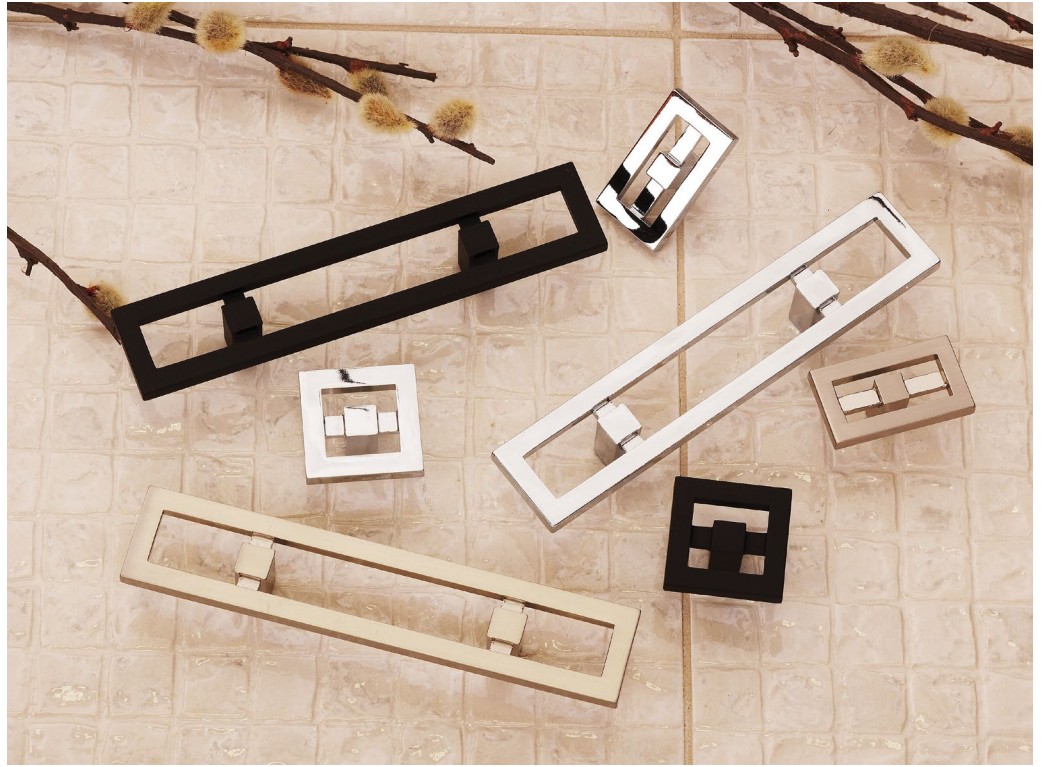

Sizes

	BL	BRN	CH
1 3/8" knob	260-BL	260-BRN	260-CH
1 3/4" knob	261-BL	261-BRN	261-CH
3" cc pull	262-BL	262-BRN	262-CH

Finishes