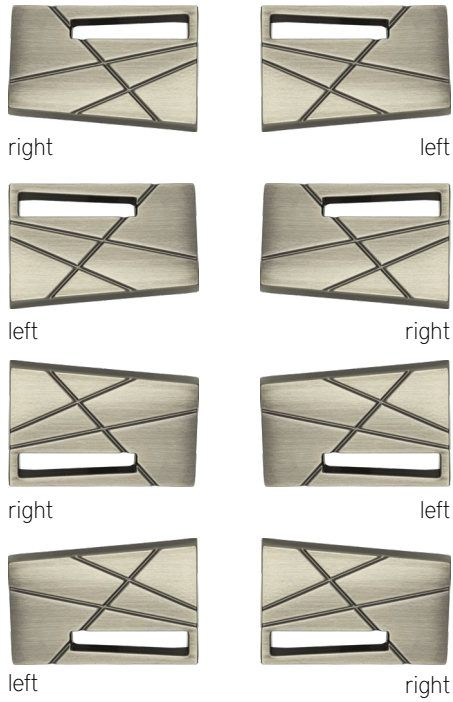

## **POLISHED CHROME PULLS**

Photo courtesy of GH Wood Design  
and Pasadena Showcase House 2015

*For the Pasadena Showcase House 2015, GHT Wood Design used the Modernist pulls to unite the carriage house kitchen and dining room designs.*

Why color inside the lines? Try rotating to find an unexpected angle!

BRUSHED NICKEL PULLS

**POLISHED CHROME PULLS**  
 Photo courtesy of GH Wood Design  
 and Pasadena Showcase House 2015

1 1/2" left  
 square knob  
 Matte Black