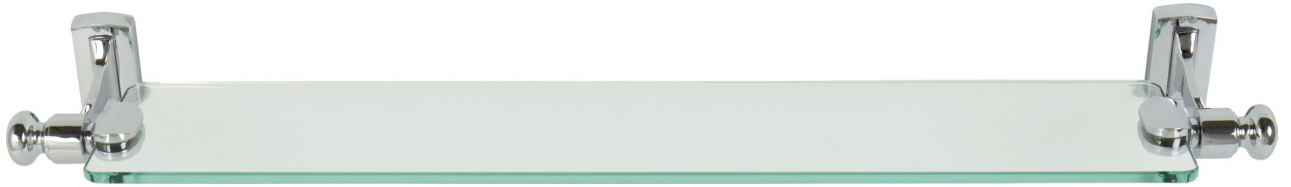

Hook  
French Gold

12" Towel Bar  
Polished Nickel

Tissue Hook  
Polished Chrome

*Sizes*

	BRN	CH	FG	PN
Hook	GRASH-BRN	GRASH-CH	GRASH-FG	GRASH-PN
Tissue Hook	GRATP-BRN	GRATP-CH	GRATP-FG	GRATP-PN
12" Towel Bar	GRATR300-BRN	GRATR300-CH	GRATR300-FG	GRATR300-PN
18" Towel Bar	GRATB450-BRN	GRATB450-CH	GRATB450-FG	GRATB450-PN
24" Towel Bar	GRATB600-BRN	GRATB600-CH	GRATB600-FG	GRATB600-PN
24" Double Towel Bar	GRADTB600-BRN	GRADTB600-CH	GRADTB600-FG	GRADTB600-PN

*Finishes*

**BRN**  
BRUSHED  
NICKEL

**CH**  
POLISHED  
CHROME

**PN**  
POLISHED  
NICKEL

24" Glass Shelf  
Polished Chrome

24" Towel Bar  
Polished Nickel

18" Towel Bar  
Brushed Nickel

Double Hook  
Brushed Nickel

Tissue Hook  
Polished Chrome

Towel Ring  
Polished Nickel

*Sizes*

	BRN	CH	PN
Double Hook	LGH-BRN	LGH-CH	LGH-PN
Tissue Hook	LGTP-BRN	LGTP-CH	LGTP-PN
Towel Ring	LGTR-BRN	LGTR-CH	LGTR-PN
18" Towel Bar	LGTB18-BRN	LGTB18-CH	LGTB18-PN
24" Towel Bar	LGTB24-BRN	LGTB24-CH	LGTB24-PN
24" Glass Shelf	LGSF-BRN	LGSF-CH	LGSF-PN